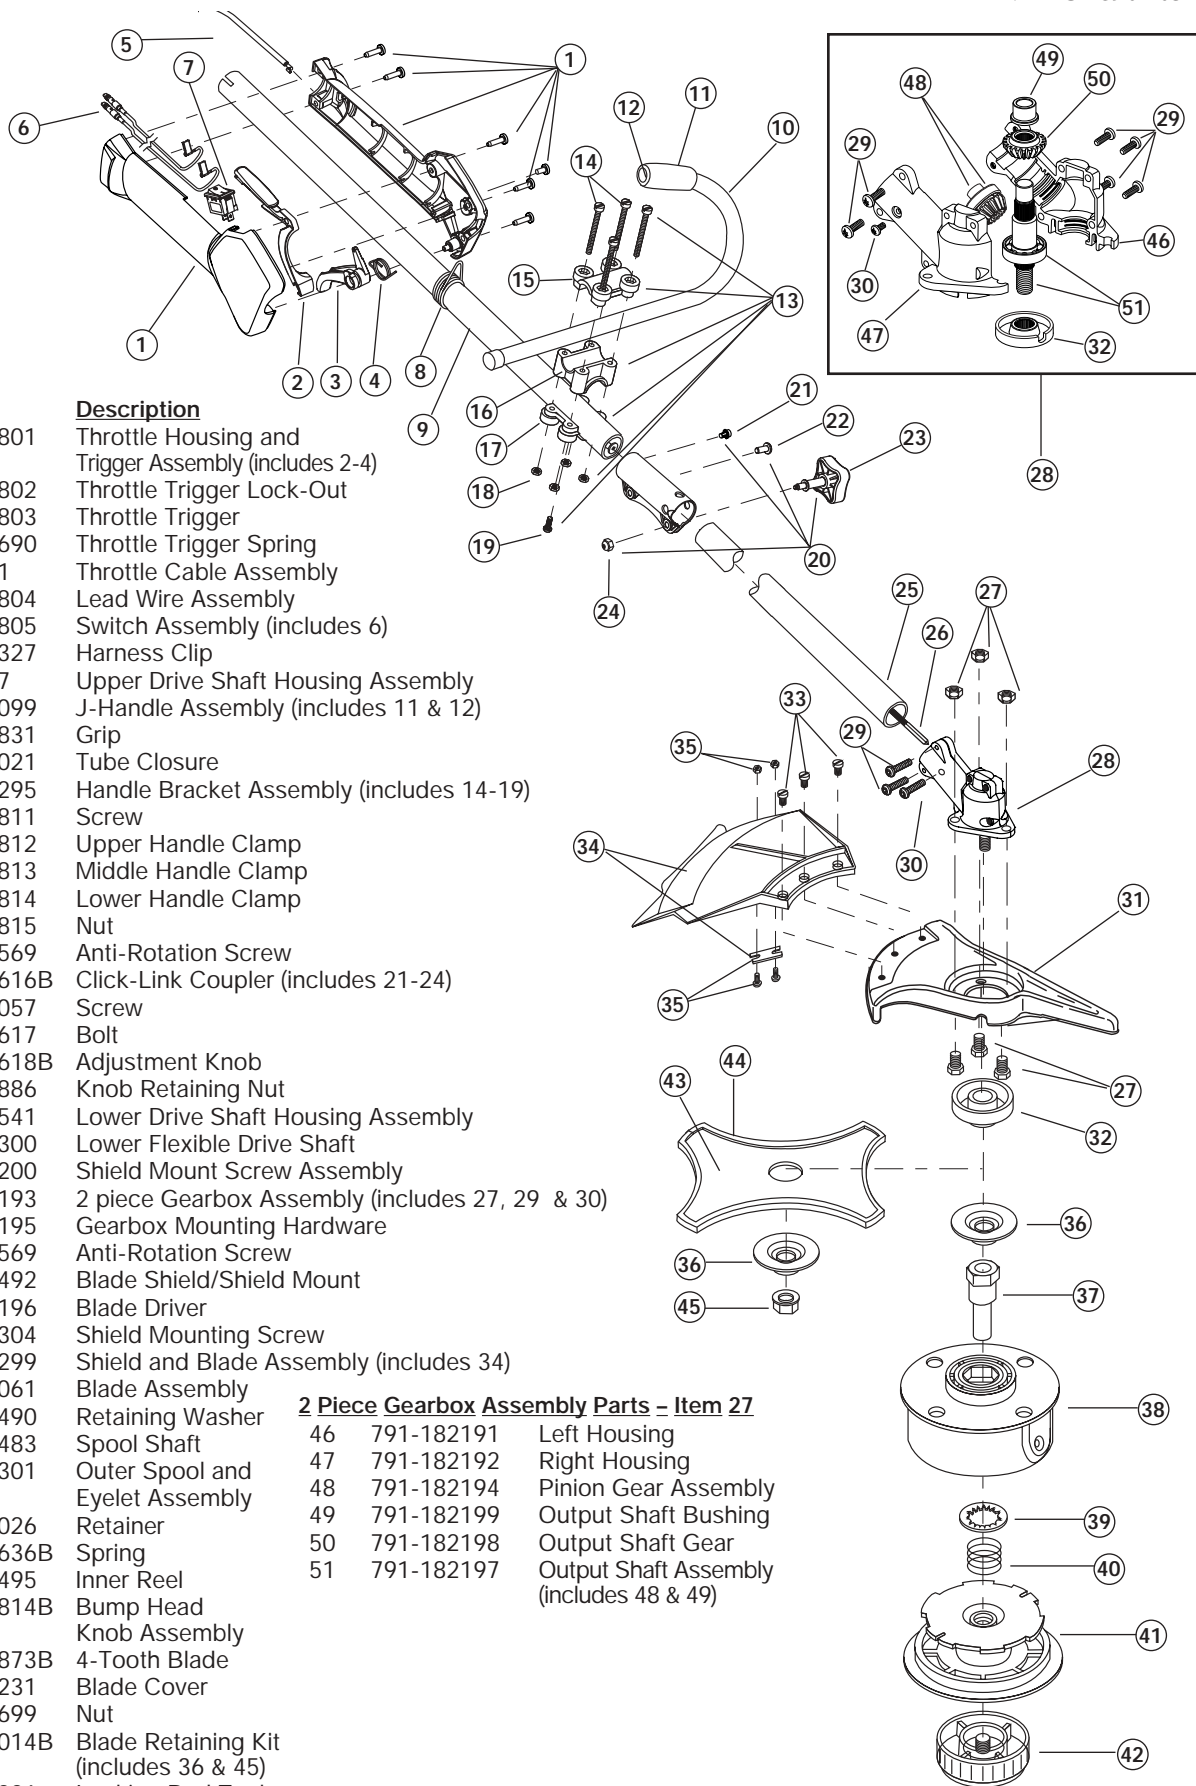

BOOM AND TRIMMER PARTS - MODEL 890

4-CYCLE GAS TRIMMER

PPN- 41CD890A034

Item	Part No.	Description
1	791-182801	Throttle Housing and Trigger Assembly (includes 2-4)
2	791-182802	Throttle Trigger Lock-Out
3	791-182803	Throttle Trigger
4	791-182690	Throttle Trigger Spring
5	753-1231	Throttle Cable Assembly
6	791-182804	Lead Wire Assembly
7	791-182805	Switch Assembly (includes 6)
8	791-610327	Harness Clip
9	753-1247	Upper Drive Shaft Housing Assembly
10	791-181099	J-Handle Assembly (includes 11 & 12)
11	791-612831	Grip
12	791-612021	Tube Closure
13	791-683295	Handle Bracket Assembly (includes 14-19)
14	791-181811	Screw
15	791-181812	Upper Handle Clamp
16	791-181813	Middle Handle Clamp
17	791-181814	Lower Handle Clamp
18	791-181815	Nut
19	791-145569	Anti-Rotation Screw
20	791-181616B	Click-Link Coupler (includes 21-24)
21	791-182057	Screw
22	791-181617	Bolt
23	791-181618B	Adjustment Knob
24	791-181886	Knob Retaining Nut
25	791-182541	Lower Drive Shaft Housing Assembly
26	791-613300	Lower Flexible Drive Shaft
27	791-182200	Shield Mount Screw Assembly
28	791-182193	2 piece Gearbox Assembly (includes 27, 29 & 30)
29	791-182195	Gearbox Mounting Hardware
30	791-145569	Anti-Rotation Screw
31	791-147492	Blade Shield/Shield Mount
32	791-182196	Blade Driver
33	791-683304	Shield Mounting Screw
34	791-683299	Shield and Blade Assembly (includes 34)
35	791-682061	Blade Assembly
36	791-147490	Retaining Washer
37	791-612483	Spool Shaft
38	791-683301	Outer Spool and Eyelet Assembly
39	791-612026	Retainer
40	791-610636B	Spring
41	791-147495	Inner Reel
42	791-180814B	Bump Head Knob Assembly
43	791-145873B	4-Tooth Blade
44	791-613231	Blade Cover
45	791-181699	Nut
*	791-180014B	Blade Retaining Kit (includes 36 & 45)
*	791-613226	Locking Rod Tool
*	791-682075	Shoulder Harness

2 Piece Gearbox Assembly Parts - Item 27

46	791-182191	Left Housing
47	791-182192	Right Housing
48	791-182194	Pinion Gear Assembly
49	791-182199	Output Shaft Bushing
50	791-182198	Output Shaft Gear
51	791-182197	Output Shaft Assembly (includes 48 & 49)