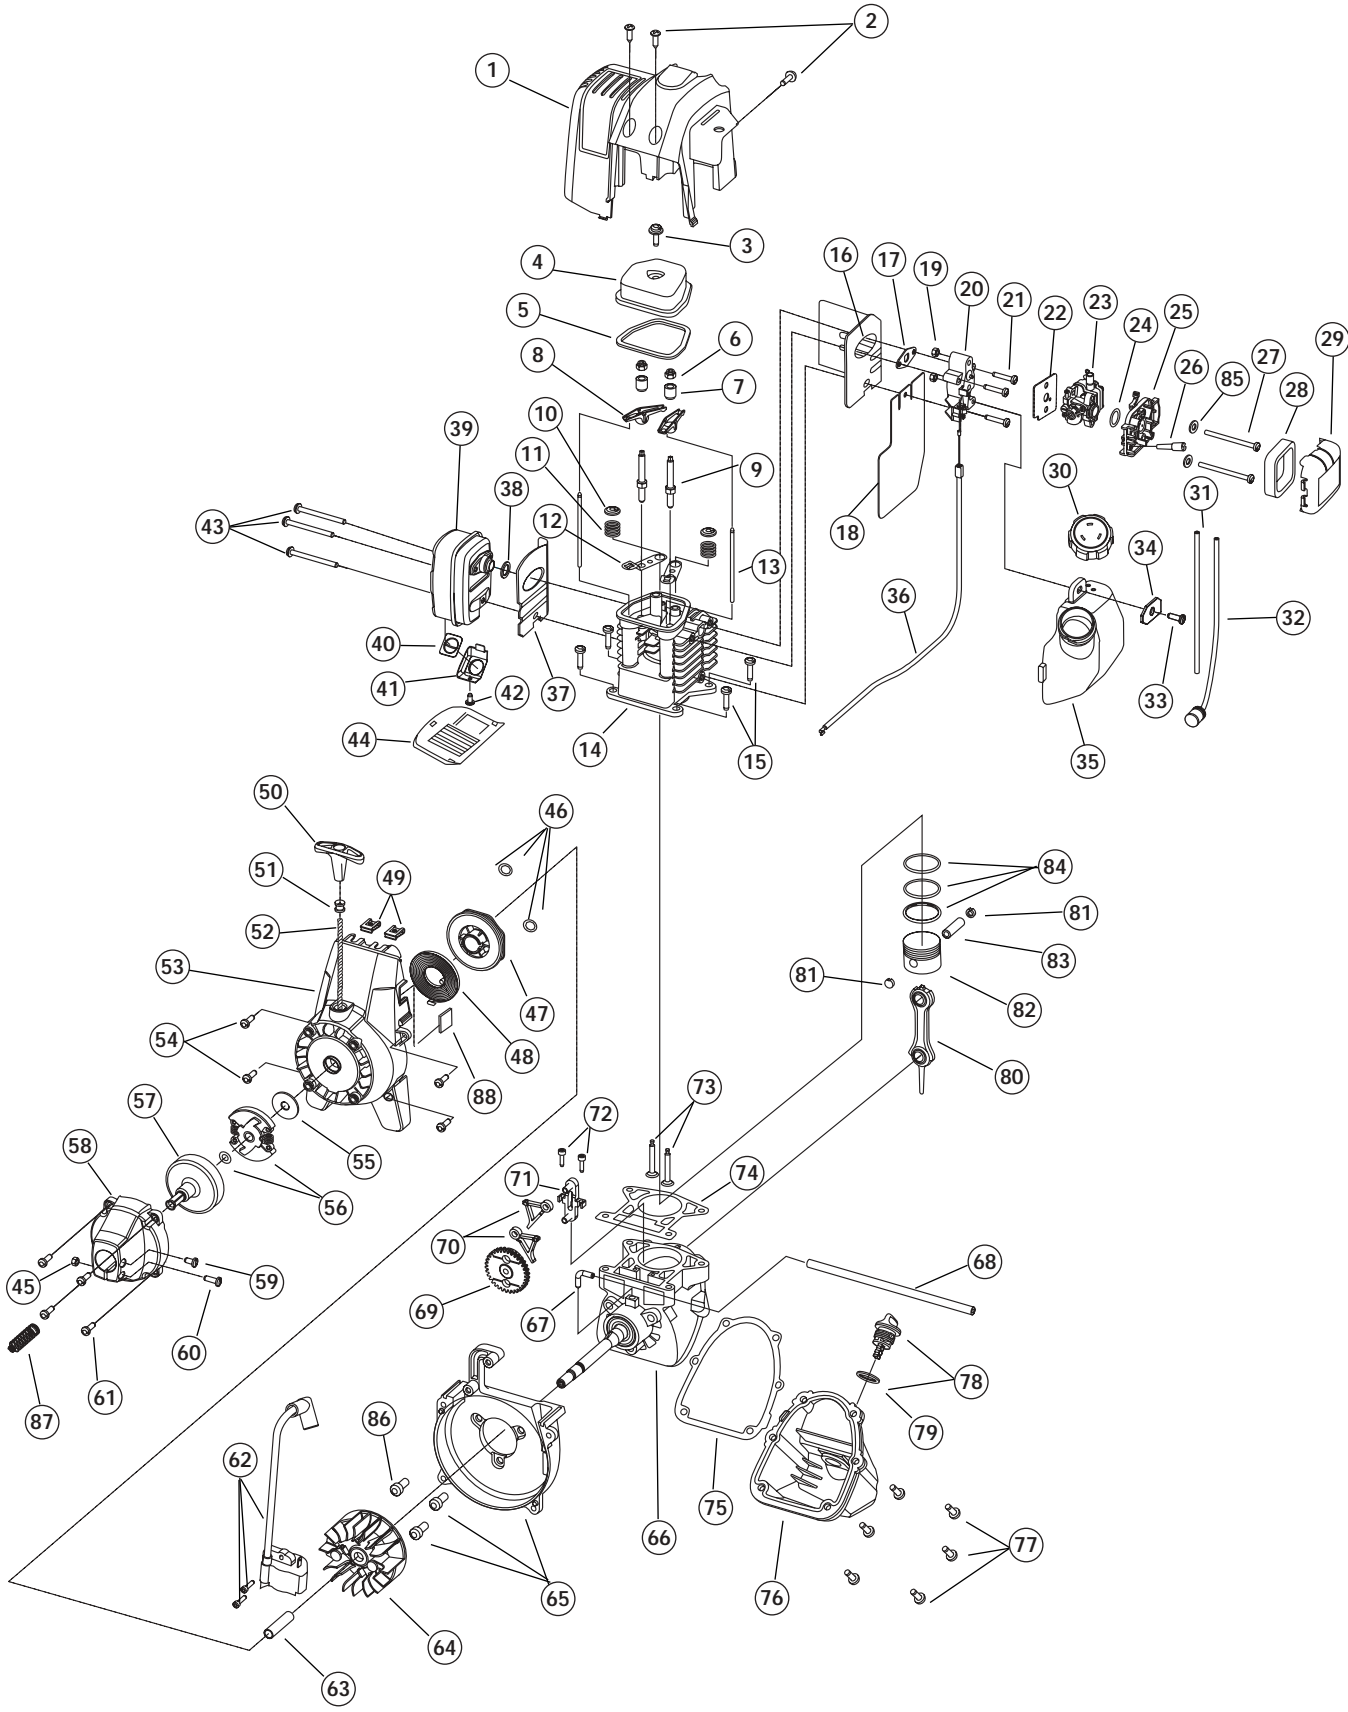

**ENGINE PARTS - MODEL 890**  
**4-CYCLE GAS TRIMMER**

PPN- 41CD890A034

Part Numbers On Following Page

# ENGINE PARTS - MODEL 890

# BOOM AND TRIMMER PARTS - MODEL 890